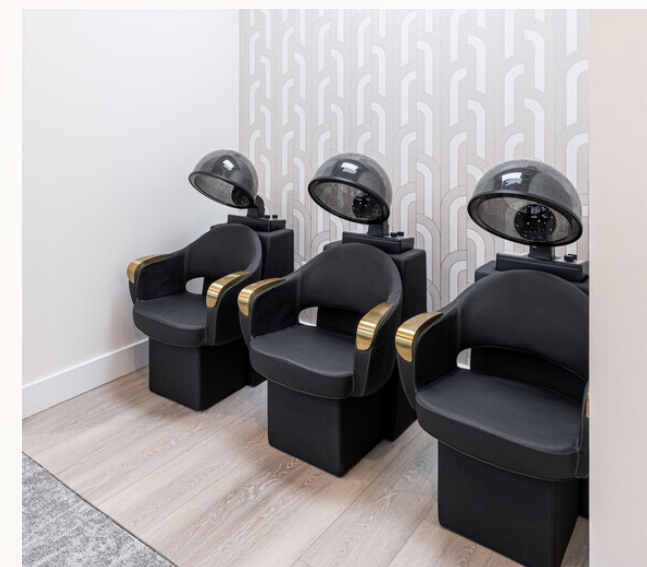

We have new, never-seen-before, features and amenities:

- **Alexa systems-** Alexa makes your life easier, more meaningful, and more fun by letting your voice control your world.
- **Keyless entry** is also available on every studio, so say goodbye to the old days when you had to carry your keys or get left out from your studio. All you need is your phone!
- **Dedicated color processing room**
- **Premium backwash shampoo bowls**
- **2 decadent selfie stations** for so many photo opps!
- **Healthy smoothie cafe** to keep you focused and energized
- **Free onboarding marketing consultations**
- **Monthly content creation opportunities**

Superb

Spacious yet spectacular. Superbs offer great accesibility and roomy feel.

Bliss

Bliss studios are charming and perfect for the starting professional because of its location and affordable weekly rate.

THE MODELS

BEYOND BEAUTY SALON STUDIOS

COMMON AREAS

Our areas are beautifully designed for a professional atmosphere filled with elegance and style

Further Info

Security Deposit Applies

Please consider applicable sales tax